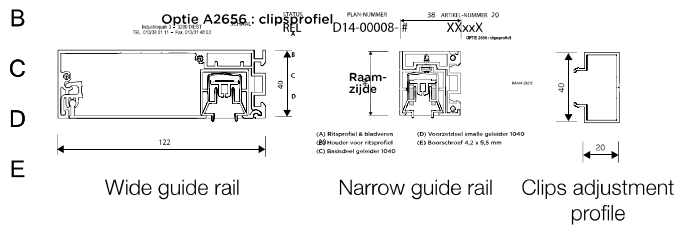

Compact design

Box SC1000

A The perfect guide rail for every situation

Wide guide rail

Narrow guide rail

Clips adjustment profile

Fabric simple to install

The flexible ZIP profile snaps in and out of the lateral guides, making assembly and maintenance of the fabric extremely easy.