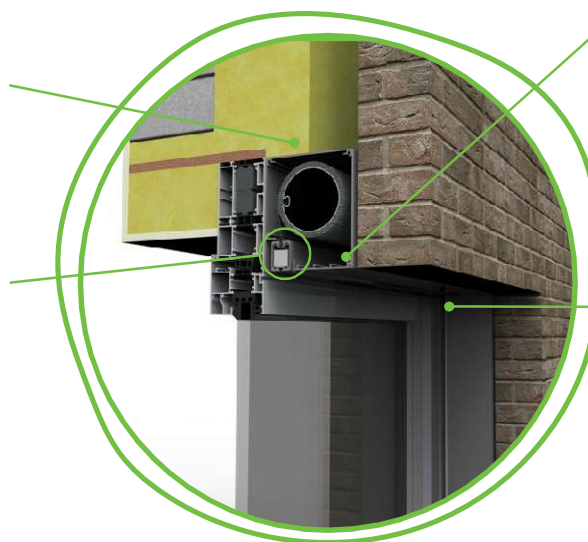

SC1000-ZIP

Excels in
energy efficiency

Up to
Beaufort level 6*

ENERGY-CONSCIOUS, MODERN STYLING

Completely concealed in the cavity wall, and without perforating the building shell... The SC1000-ZIP is the screen of choice for passive construction and energy-neutral living. When closed, the bottom lath disappears completely into the screen box. That delivers a sleek look and excellent protection for your fabric against wind and weather. Year after year, the SC1000-ZIP allows you to enjoy shade and avoid excessive temperatures in the house.

Your safety is our priority!

- Superior obstacle detection: If the screen encounters an obstacle, it will stop automatically. This is how we promote the safety of your family and how we protect the screen from unnecessary damage.
- Smart obstacle detection: The screen recognises the difference between an obstacle and a gust of wind. Very handy.

Unique features

- 1 Can be completely concealed in the cavity wall, no need for perforations to the building shell - ideal for passive construction and energy-neutral living
- 2 When rolled down, the bottom lath disappears into the screen box – completely invisible. This provides better protection of the fabric against wind and weather and adds a stylish look to the unit

- 3 Easy installation with the Click and Lock system

"Click & Lock"

- 4 Enjoy many years of ultra-taut fabrics, thanks to the innovative zip system

Extremely durable stainless steel spring

* Test results according to CSTC running at constant pressure of up to 1000 Pa
"> 140 km/h" and an average dimension of 3.5 x 3 m.