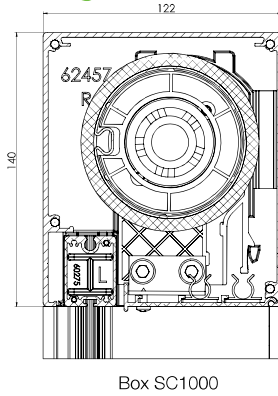

Compact design

Box SC1000